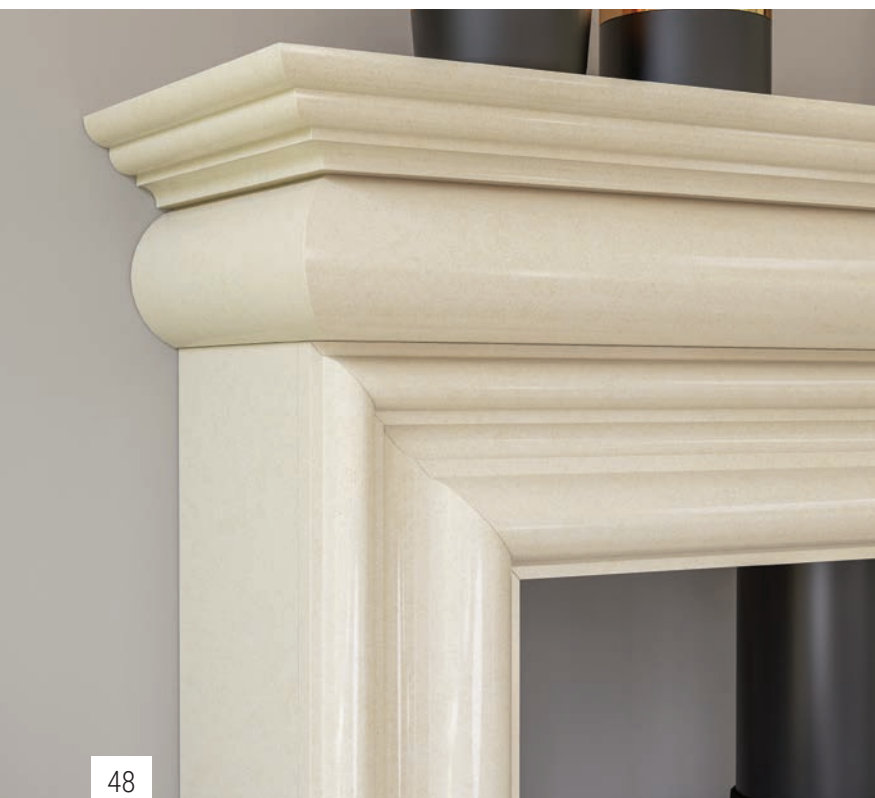

Pictured Bottom Left:
Curves & Moulds of the an Van Gogh's
Ivory Pearl Fireplace's pilaster.

Wexford

The Georgian influenced Wexford fireplace features a barrel shaped frieze under a reeded mantel with intricately moulded & paneled pilasters. Available in two different sizes to suit individual requirements.

Finish Available

Ivory Pearl

Sizes Available

Wexford 54": Height - 1208mm* / Width - 1375mm

Wexford 57": Height - 1243mm* / Width - 1450mm

*hearth height not included

 BERTONERI

Pictured:
Wexford Ivory Pearl Fireplace
with Henley Hampton 5kW stove
& Polished Ivory Pearl Hearth