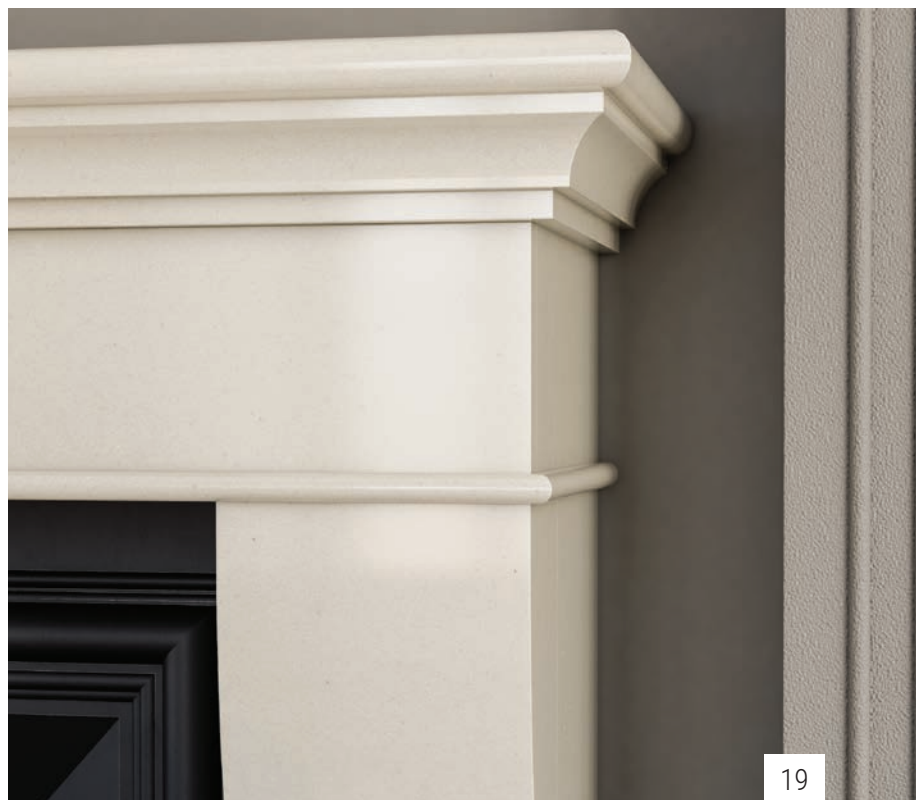

Sizes Available

Darwin 54": Height - 1151mm* / Width - 1372mm

Darwin 60": Height - 1256mm* / Width - 1524mm

*hearth height not included

Pictured:
Darwin Fireplace in Alpine White with
Castletown Plate Cast Iron Insert.

Pictured Bottom Right:
Detailing on Darwin Alpine White Fireplace.