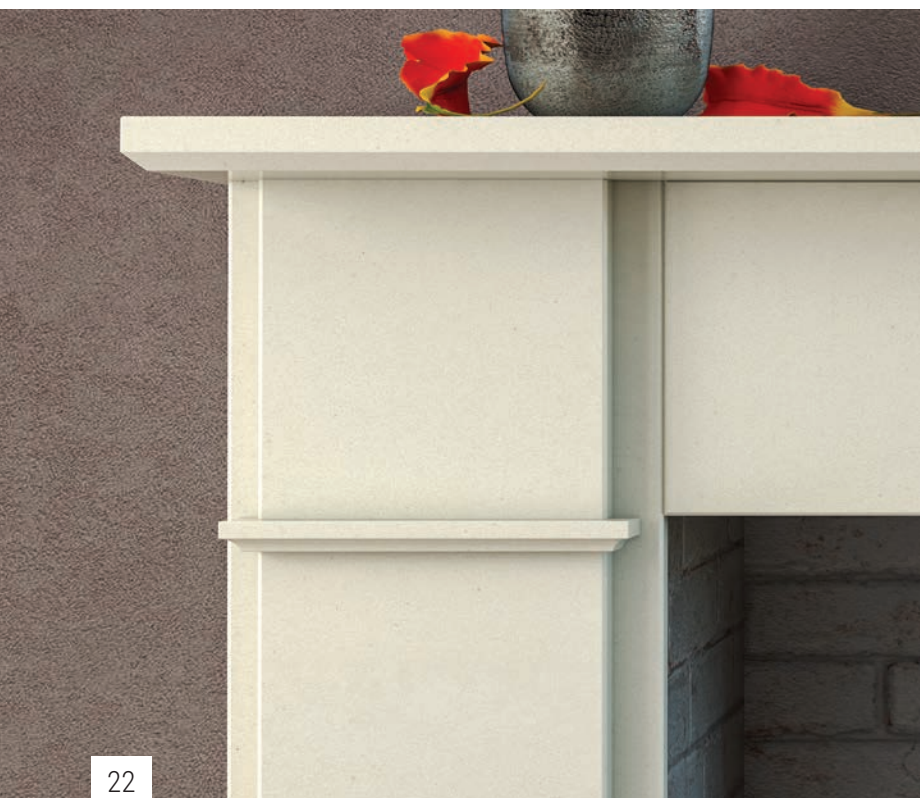

Emma 54": Height - 1140mm* / Width - 1375mm

*hearth height not included

 BERTONERI

Pictured:
Emma Fireplace in Alpine White with Henley
Hazelwood stove & Polished Black Granite
Hearth

Pictured bottom left:
Detailing on Emma Alpine White Fireplace.