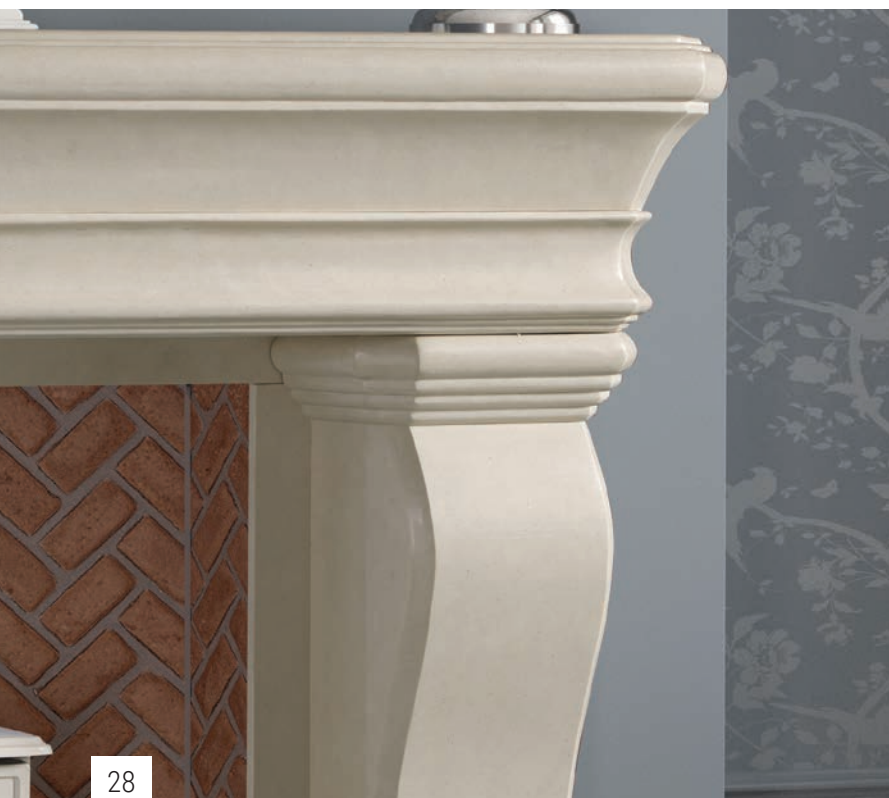

Hemingway

Broad, imposing pillars & a deep traditional French mantel design make the Hemingway a perfect centrepiece for any room.

Available in varying widths depending on individual requirements.

Finish Available

Ivory Pearl / Alpine White

Sizes Available

Hemingway 60": Height - 1255mm* / Width - 1525mm

Hemingway 66": Height - 1280mm* / Width - 1675mm

*hearth height not included